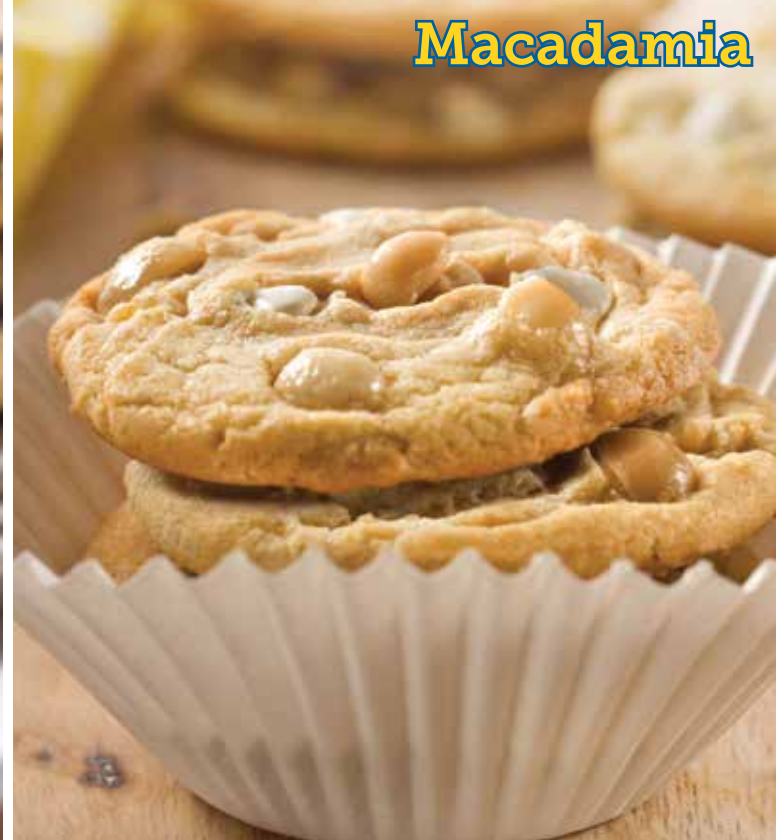

FF03

Oatmeal Raisin

FF06

White Chocolate  
Macadamia

**2.5 LB. TUB COOKIE DOUGH**

Each 2.5 lb. resealable tub makes approximately  
40 (qty.) 1 oz. cookies!

  
INDICATES  
KOSHER

Each 2.5 lb. tub makes approximately 40 (qty.) - 1 oz. cookies. Cookie dough may be frozen for up to 1 year and is shelf stable at room temperature (66°F - 77°F) for 21 days. Cookie dough may contain traces of nuts. Cookie dough may be thawed and refrozen.