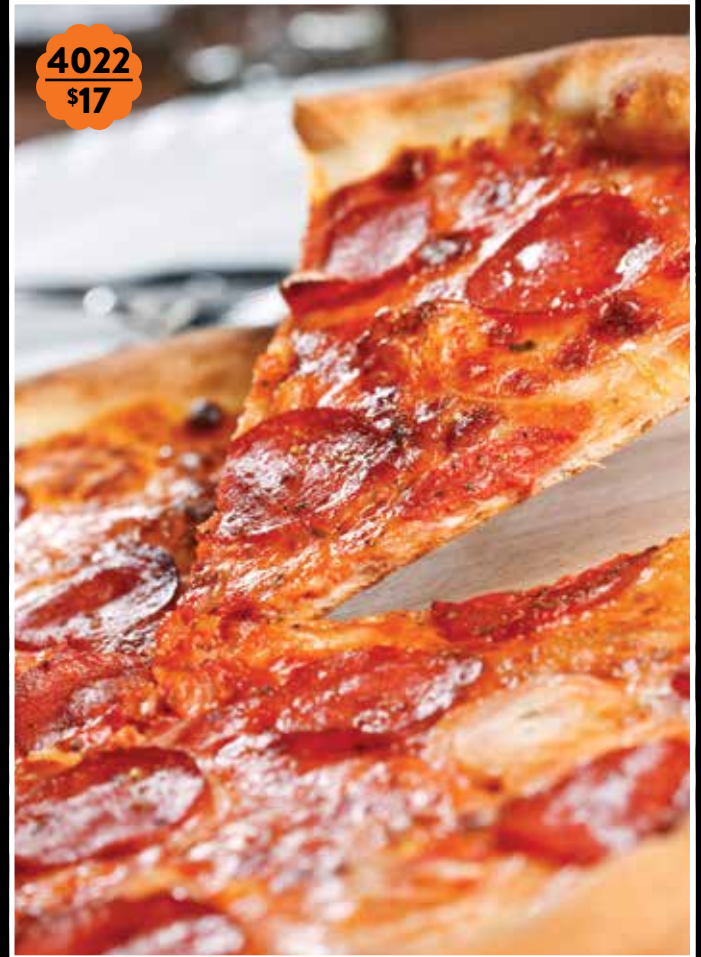

REINVENTED CLASSICS
swiftlicious
DELICIOUSLY FAST

flatbread pizza

baking kits

SIMPLY CHEESETASTIC

White, cheesy goodness is just mmm'oments away. Italian sauce and a *masterful blend* of Parmesan, Romano and Asiago cheeses atop an *artisan crust* makes a superb flatbread pizza. You will *be the hero* at snack time or mealtime with this kit.

(Makes Two 12 inch Flatbread Pizzas)

INCLUDES:

PERFECTLY PEPPI

High quality pepperoni is a reason to be Peppi! Traditional Italian sauce, a *savory blend* of Parmesan, Romano & Asiago cheeses blanketed with plentiful pepperoni atop an *artisan crust* make this pizza worthy of your dinner table. Dough ahead and bake *your day delicious*.